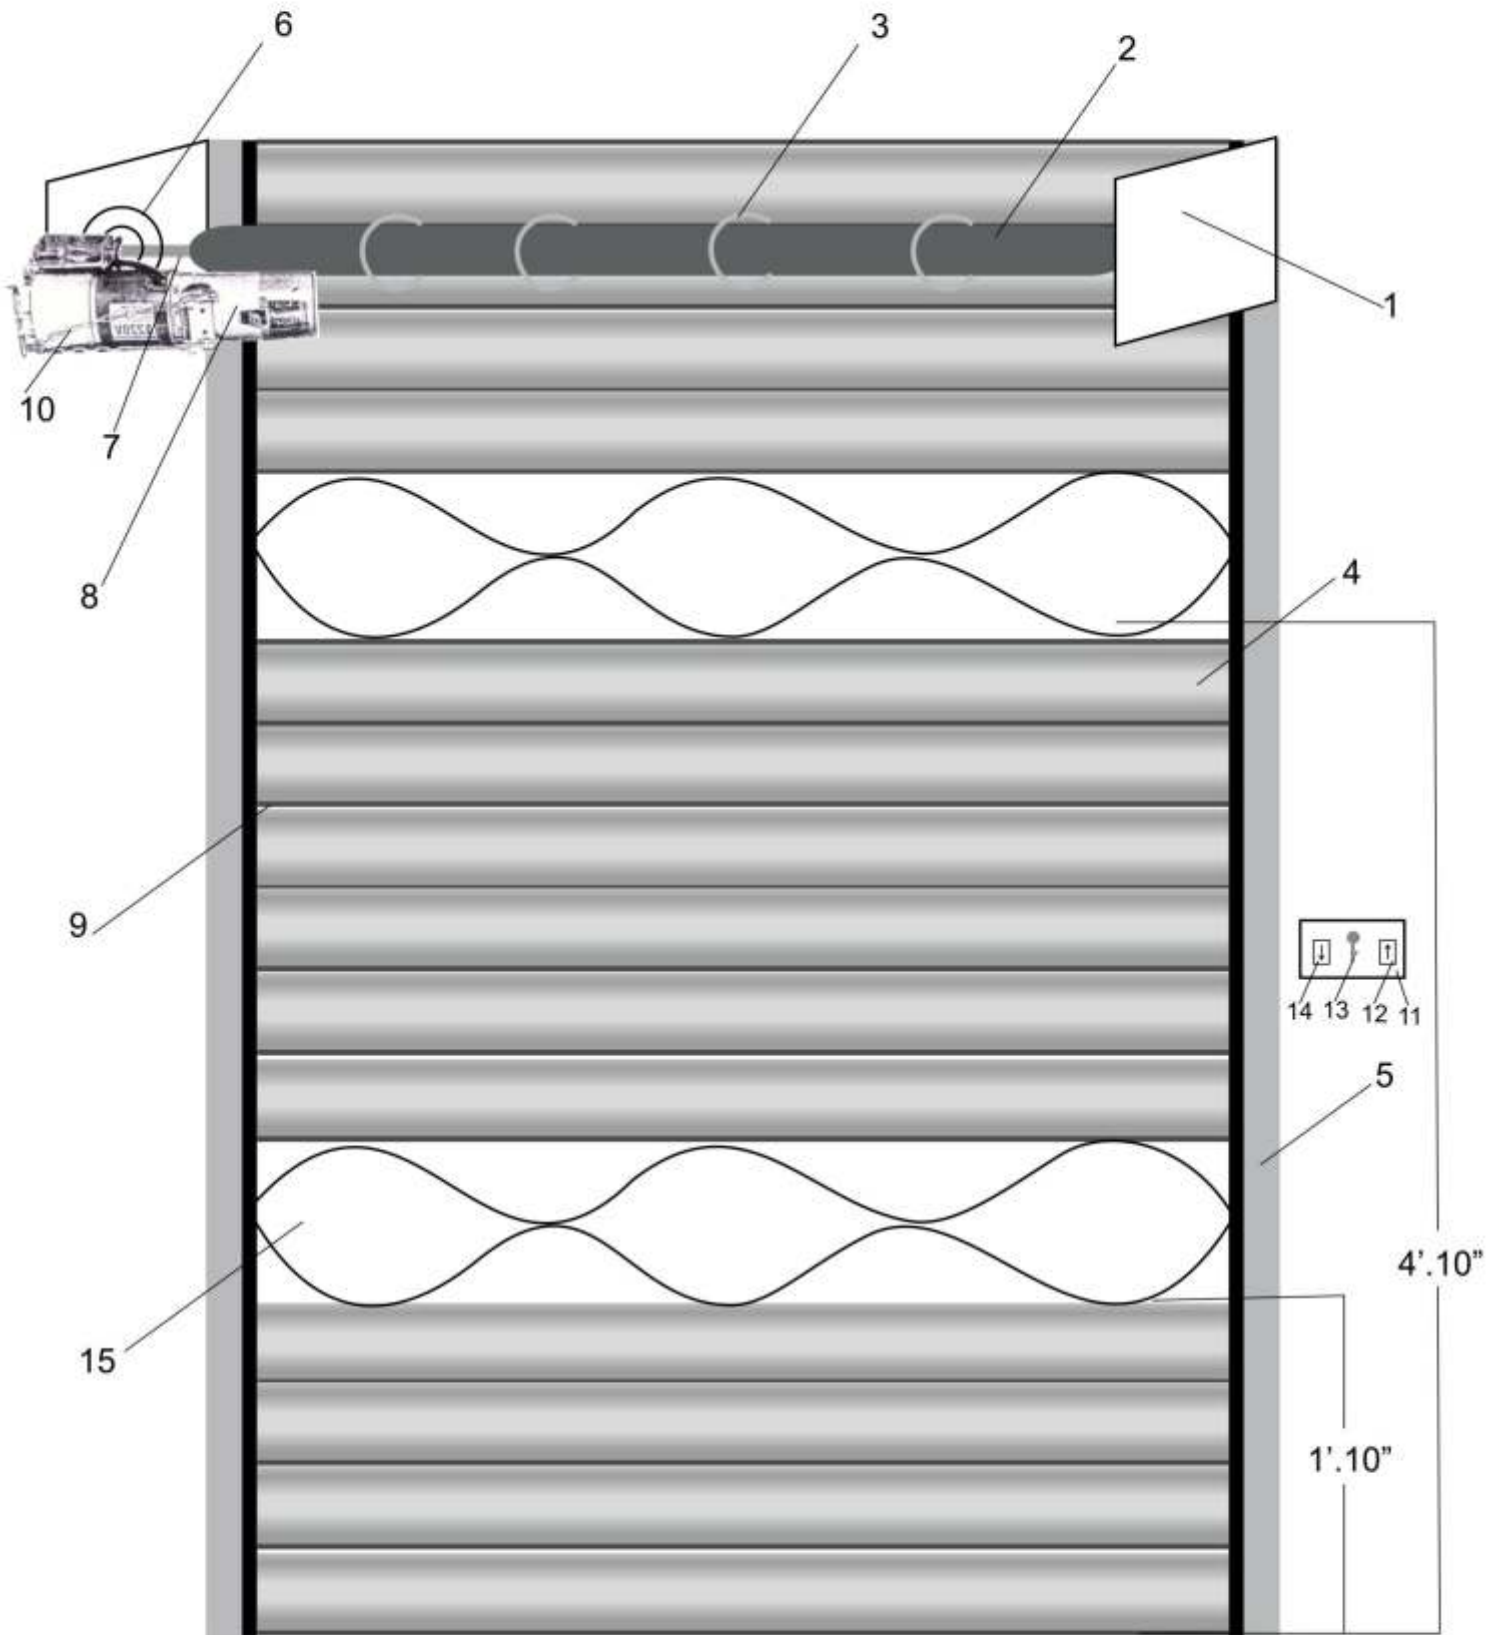

M.S Puflation TYPE
AUTOMATIC ROLLING SHUTTER SYSTEM

DETAIL OF MATERIAL

1-----	Side plate	= size 1'x1'feet (S.W.G. 14)
2-----	Rolling Pipe	= size 2"xlenght? (S.W.G.14)
3-----	Rolling ring	= size dia 8" (S.W.G. 14)
4-----	Rolling MS sheet	= size (S.W.G. 24)
5-----	Rolling guide	= size
6-----	Universal bearings	= size
7-----	Bearing shaft	= size 1" dia
8-----	Gear Motor	
9-----	Rolling sheet joint	=Size 3"" round
10—	Manual operating chain	
11—	Operating board	= Btchino (made in Italy)
12—	Up push	= Btchino (made in Italy)
13—	Lock key	= Btchino (made in Italy)
14—	Down push	= Btchino (made in Italy)
15—	Bending iron rod	= 3""x5"x4"

DETAIL OF MATERIAL

- | | |
|-------------------------------|--|
| 1----- Side plate | = size 1'x1'feet (S.W.G. 14) |
| 2----- Rolling Pipe | = size 2"xlenght? (S.W.G.14) |
| 3----- Rolling ring | = size dia 8" (S.W.G. 14) |
| 4----- Rolling grill | = 3"x5"x4"  |
| 5----- Rolling guide | = size 3" deep |
| 6----- Universal bearings | = size |
| 7----- Bearing shaft | = size 1" dia |
| 8----- Gear Motor | |
| 9----- Manual operating chain | = size 3" round |
| 10— Operating board | = Btchino (made in Italy) |
| 11— Up push | = Btchino (made in Italy) |
| 12— Lock key | = Btchino (made in Italy) |
| 13— Down push | = Btchino (made in Italy) |