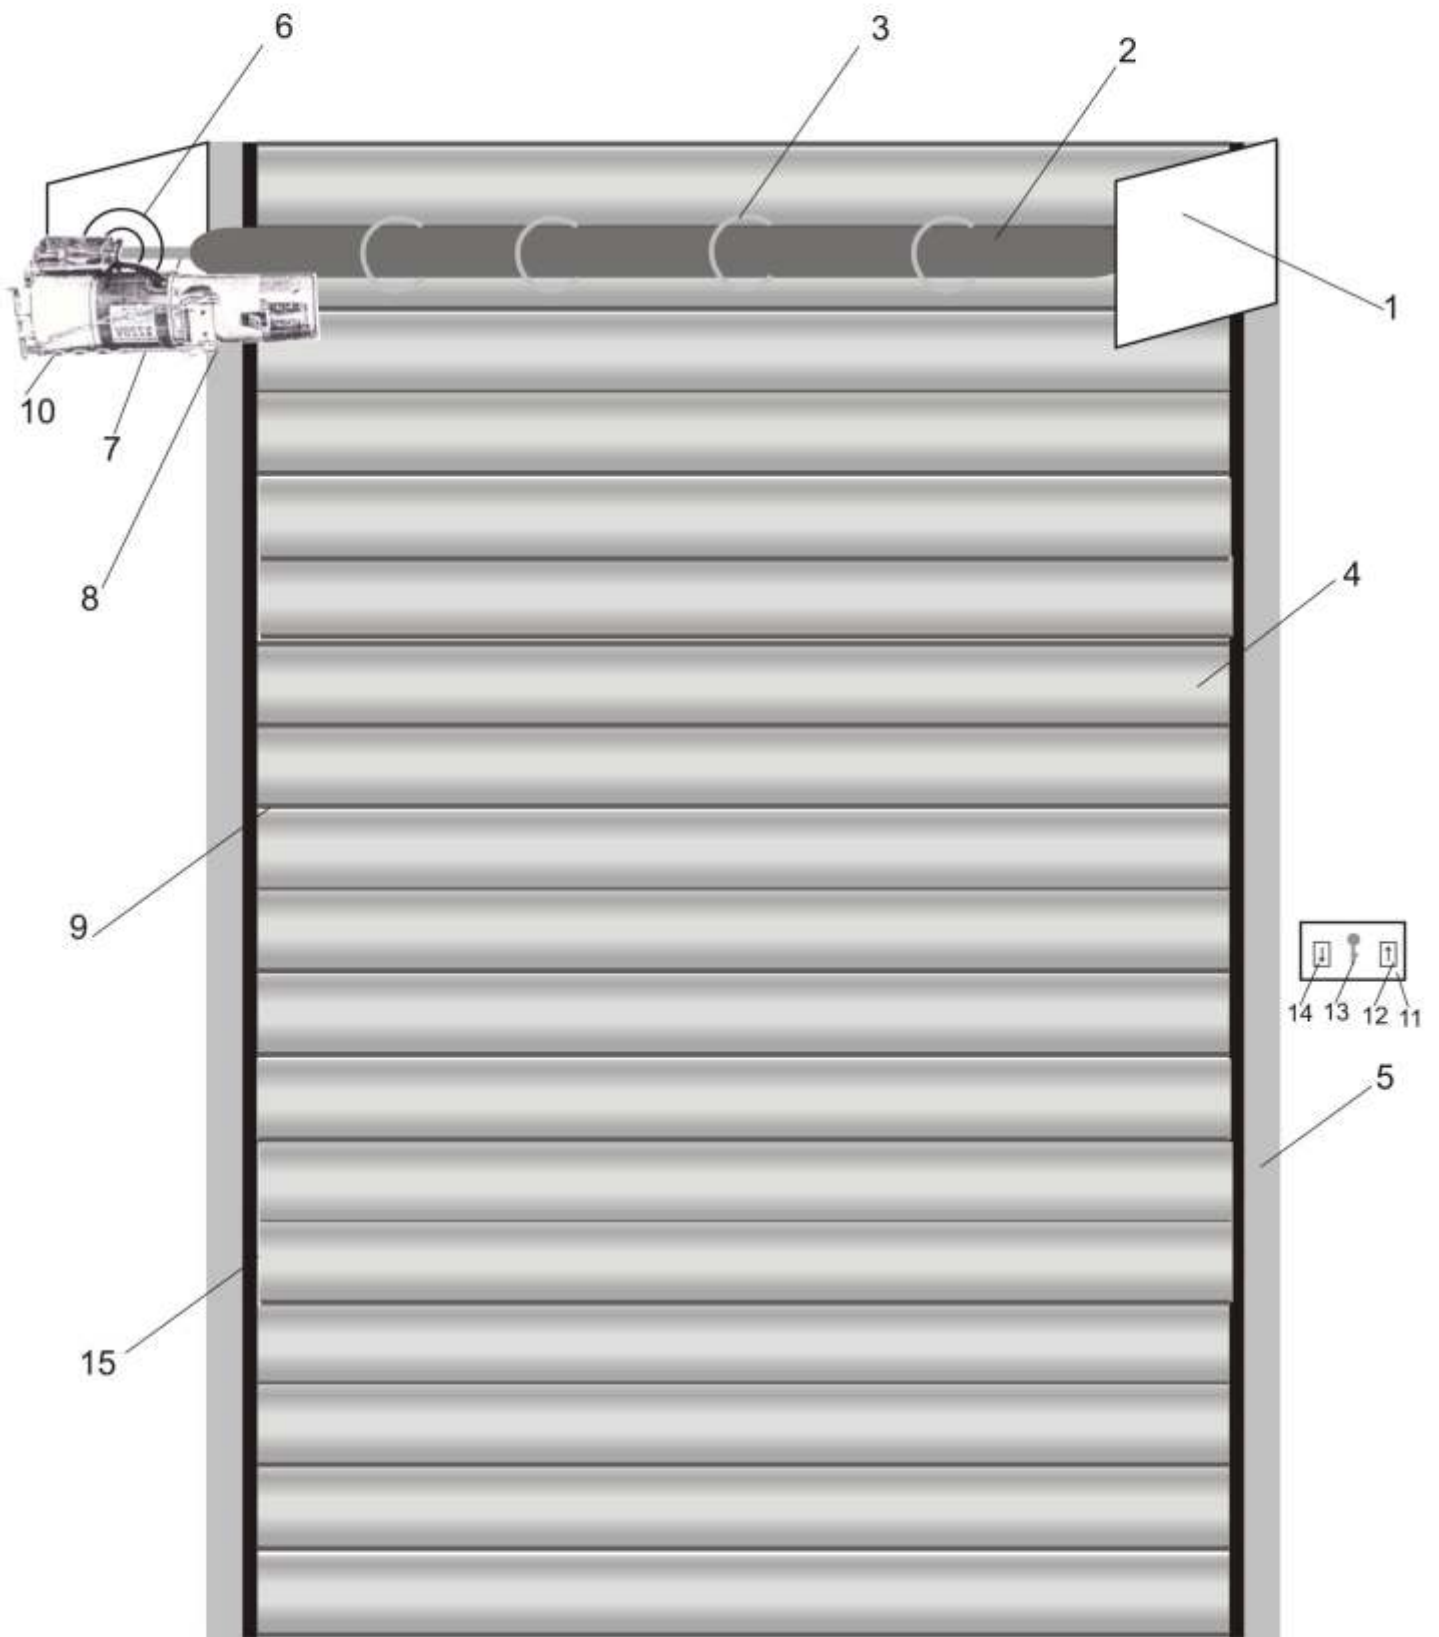

DETAIL OF MATERIAL

- | | |
|-------------------------------|--|
| 1----- Side plate | = size 1'x1'feet (S.W.G. 14) |
| 2----- Rolling Pipe | = size 2"xlenght? (S.W.G.14) |
| 3----- Rolling ring | = size dia 8" (S.W.G. 14) |
| 4----- Rolling grill | = 3"x5"x4"  |
| 5----- Rolling guide | = size 3" deep |
| 6----- Universal bearings | = size |
| 7----- Bearing shaft | = size 1" dia |
| 8----- Gear Motor | |
| 9----- Manual operating chain | = size 3" round |
| 10— Operating board | = Btchino (made in Italy) |
| 11— Up push | = Btchino (made in Italy) |
| 12— Lock key | = Btchino (made in Italy) |
| 13— Down push | = Btchino (made in Italy) |