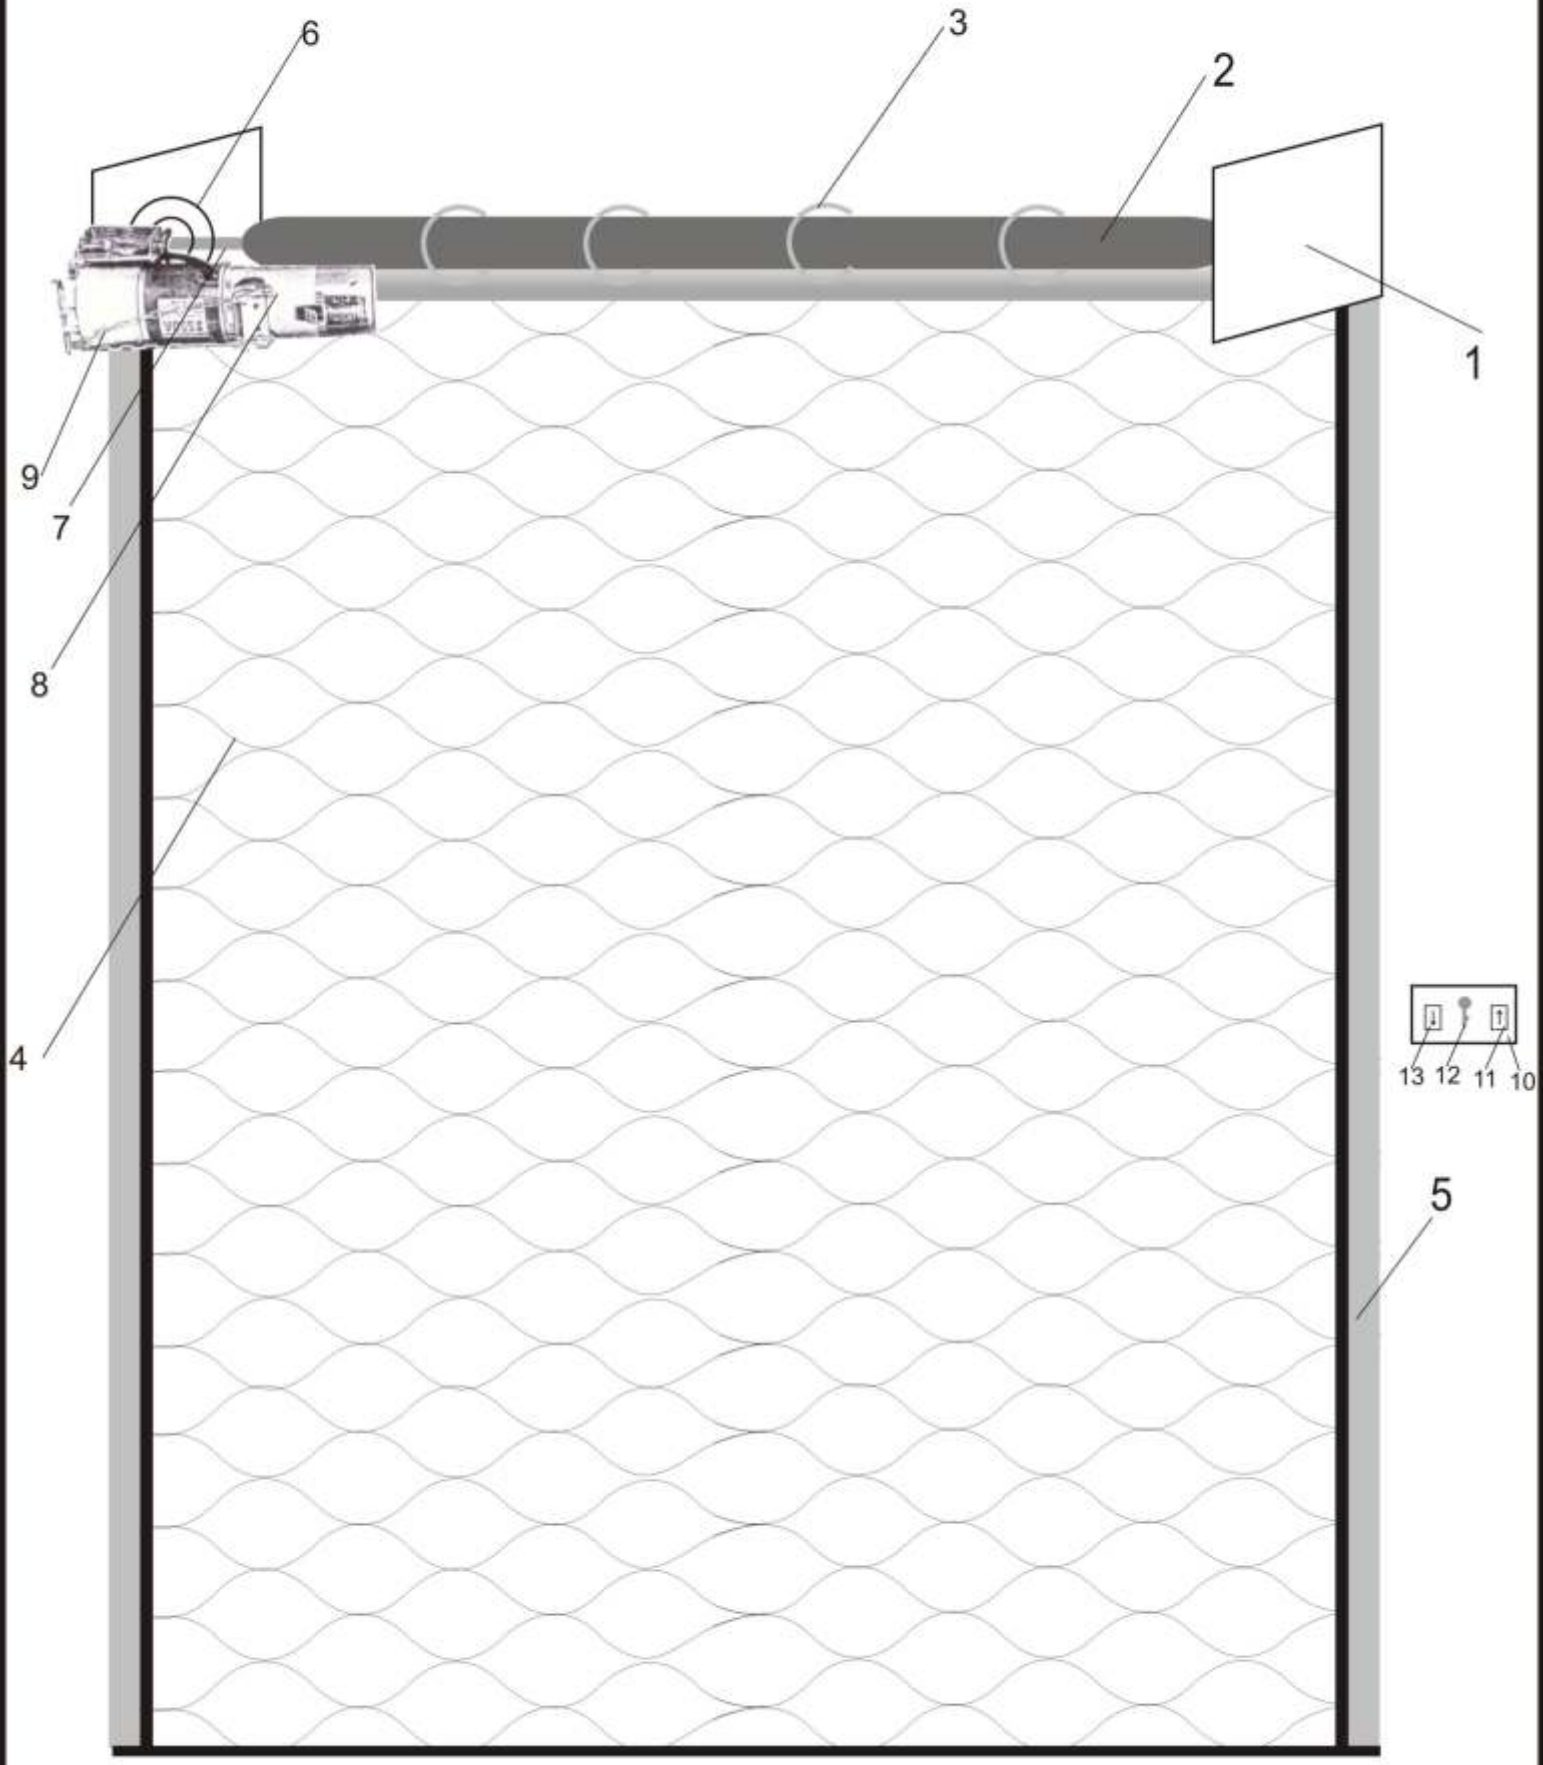

M.S ROD IRON TYPE
AUTOMATIC ROLLING SHUTTER SYSTEM